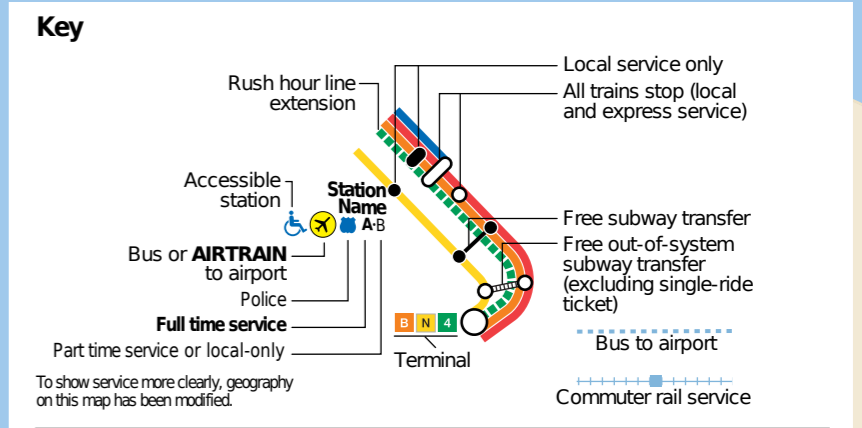

New York City Subway

Proposed de-interlined service

This map depicts weekday service. On weekends and late nights, these routes change: